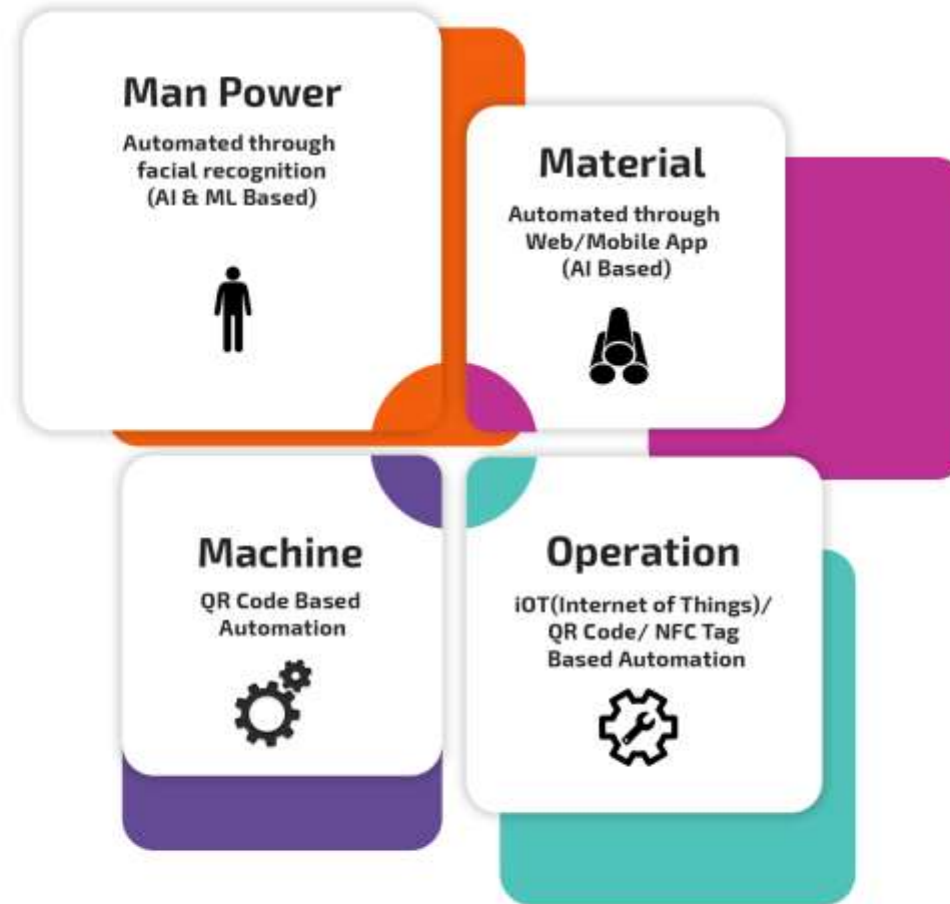

24/7 Facility Services Digitization Initiatives
Partnering With **Keabis**

OPPORTUNITY - CAN WE??

MAJOR MODULES

3M(MAN+MACHINE+MATERIAL) OPERATIONS

Solution to complete automation for FM sector

E-CHECKLIST - PROCESS FLOW

Admin Activity

Daily Activity

DASHBOARD

ASSET MANAGEMENT

Admin Activity

Tag Asset with QR Code

Map Asset Details

Assign to site