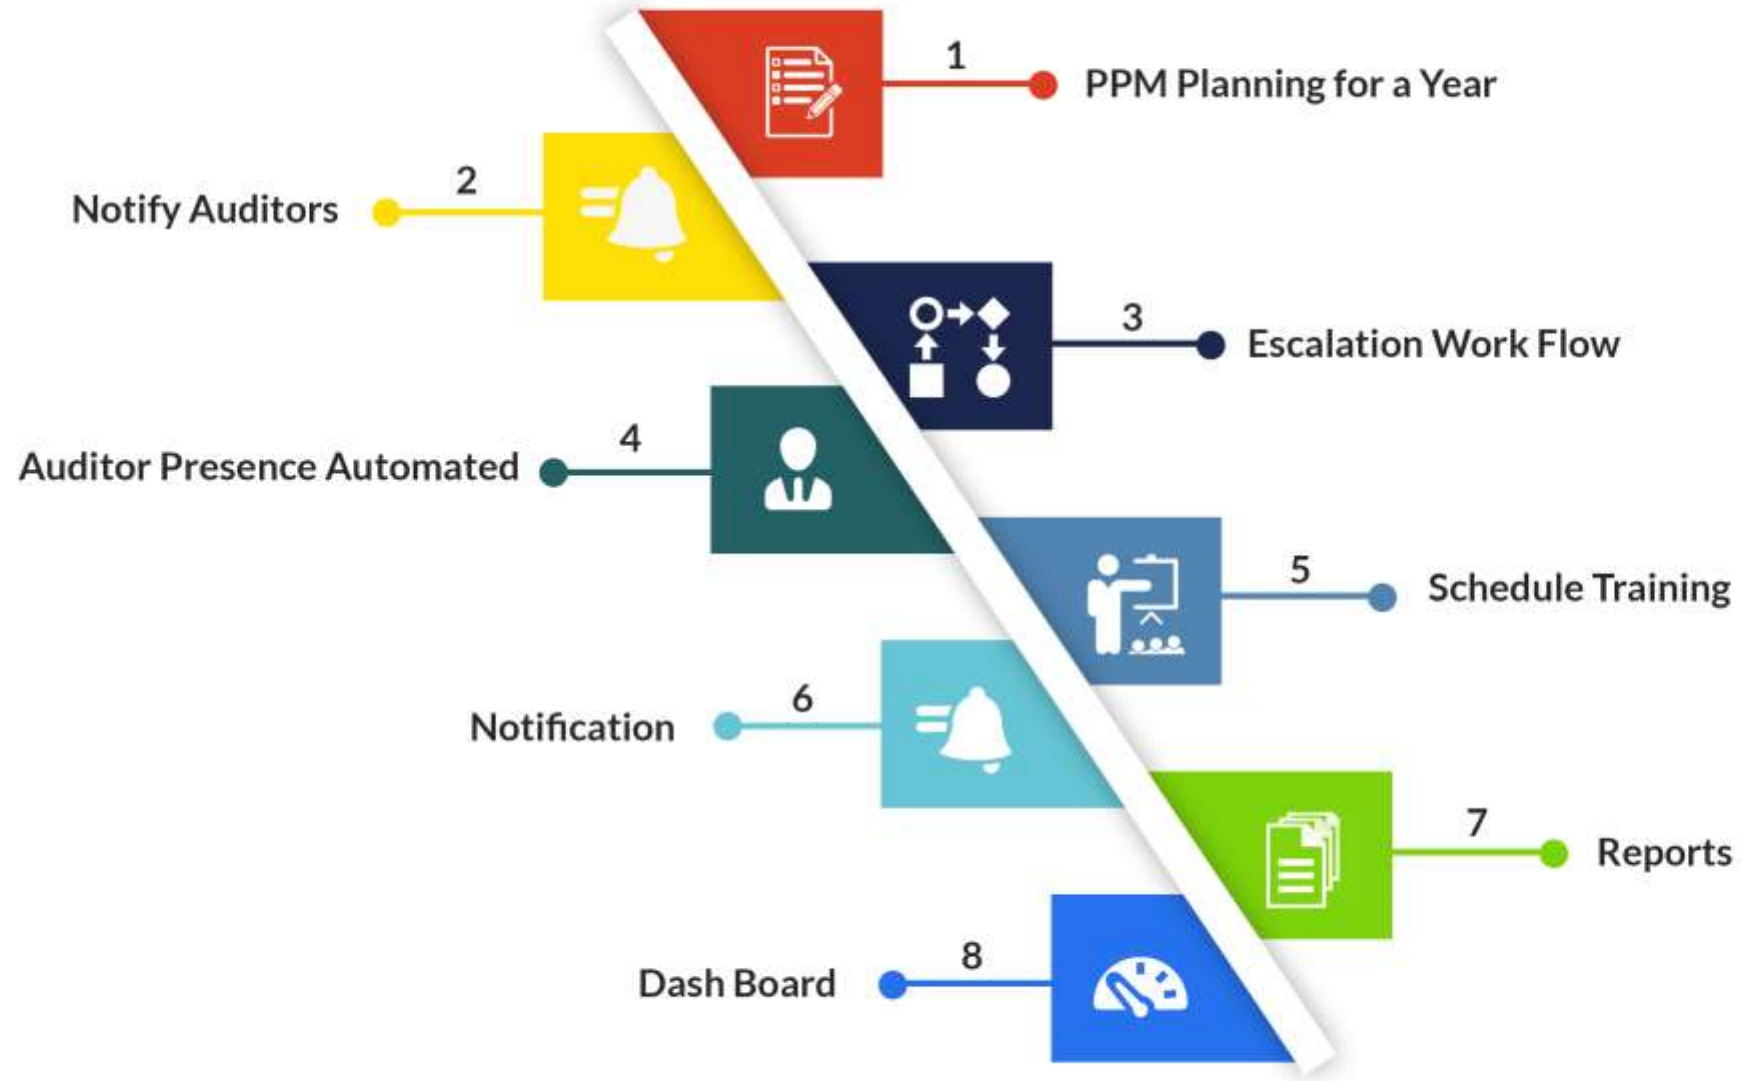

Admin Activity

Daily Activity

DASHBOARD

ASSET MANAGEMENT

Admin Activity

Tag Asset with QR Code

Map Asset Details

Assign to site

Daily Activity

ASSET TRACKING

01 Map existing sites with category

02 Define feedback taking frequency for each category. Like a)-monthly, B)-Once in two months, c)-Quarterly

03 Create Login

04 Site auto schedule for feedback

ATTENDANCE MANAGEMENT - PROCESS FLOW

PPM (PLANNED PREVENTIVE MAINTENANCE)

MATERIAL MANAGEMENT

Application - Process Flow

Application - Process Flow

Q&A