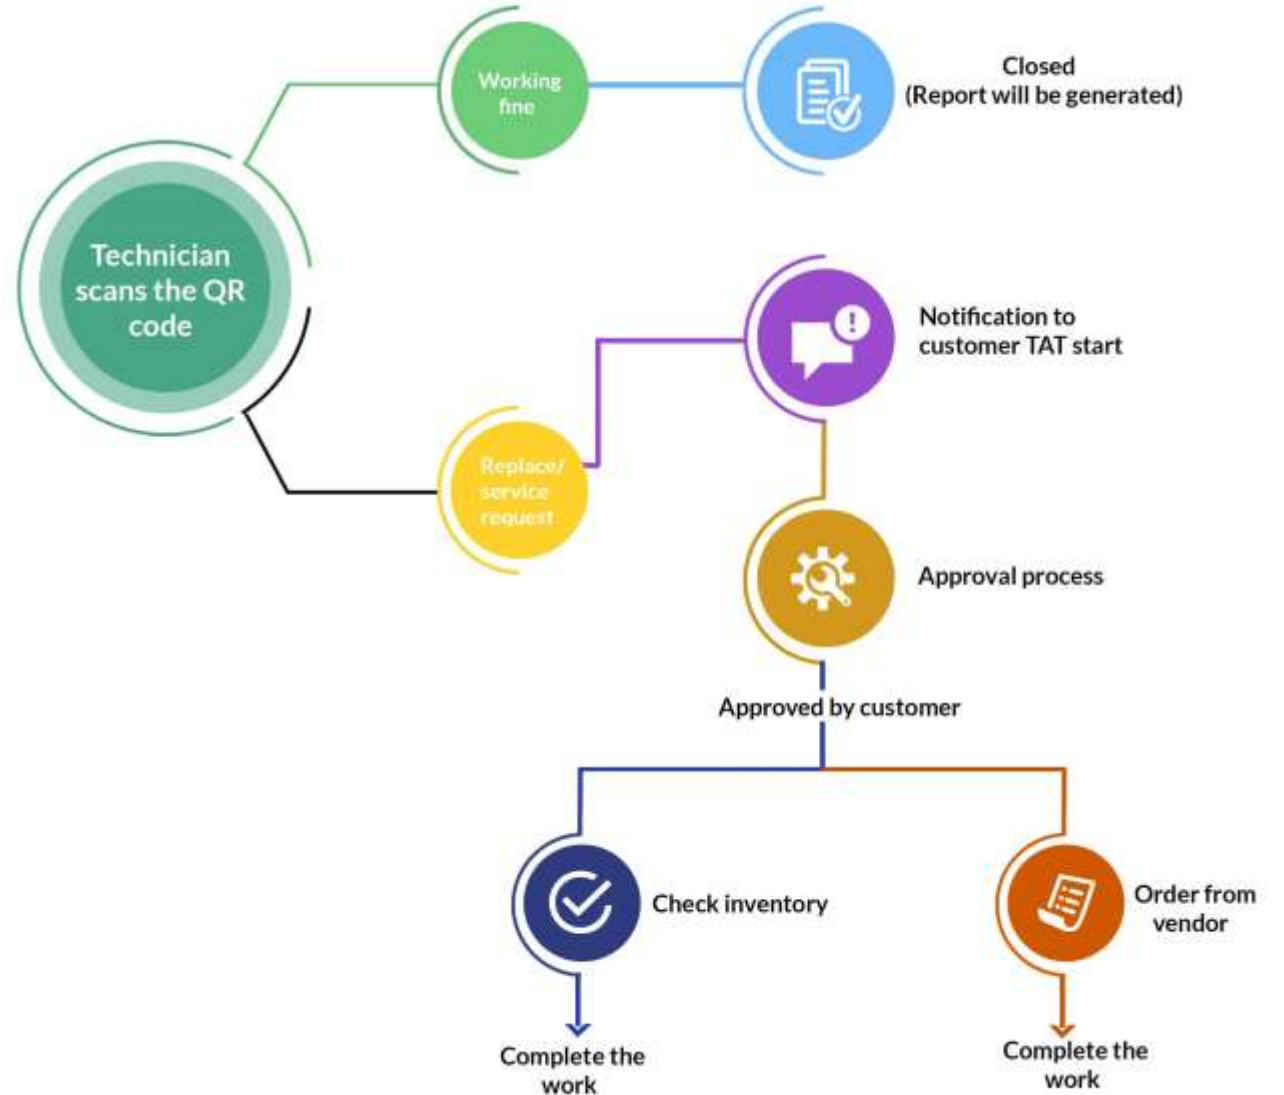

24/7 Facility Services Digitization Initiatives
Partnering With **Keabis**

OPPORTUNITY - CAN WE??

MAJOR MODULES

3M(MAN+MACHINE+MATERIAL) OPERATIONS

Solution to complete automation for FM sector

E-CHECKLIST - PROCESS FLOW

Admin Activity

Daily Activity

DASHBOARD

ASSET MANAGEMENT

Admin Activity

Tag Asset with QR Code

Map Asset Details

Assign to site

Daily Activity

ASSET TRACKING

01 Map existing sites with category

02 Define feedback taking frequency for each category. Like a)-monthly, B)-Once in two months, c)-Quarterly

03 Create Login

04 Site auto schedule for feedback

ATTENDANCE MANAGEMENT - PROCESS FLOW

PPM (PLANNED PREVENTIVE MAINTENANCE)

MATERIAL MANAGEMENT

Application - Process Flow

Application - Process Flow

Q&A