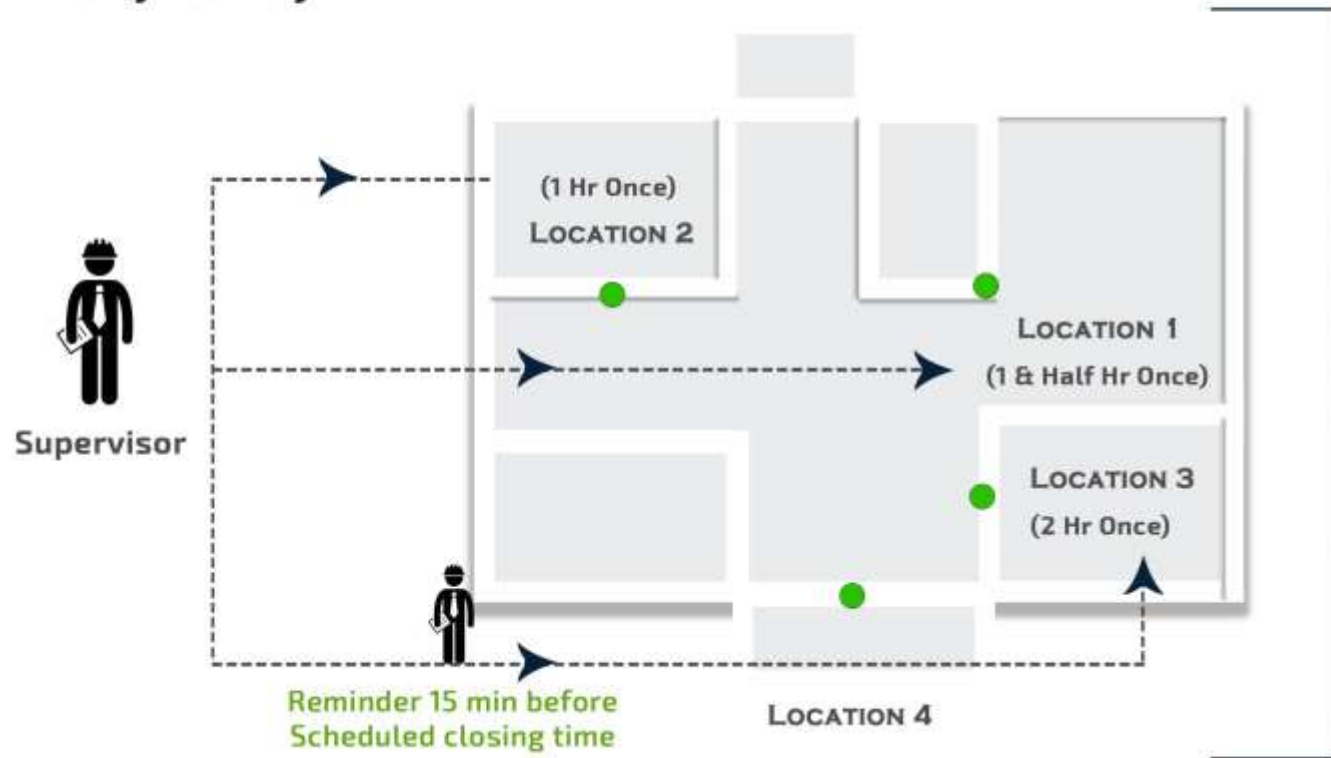

Admin Activity

Daily Activity

DASHBOARD

ASSET MANAGEMENT

Admin Activity

Tag Asset with QR Code

Map Asset Details

Assign to site