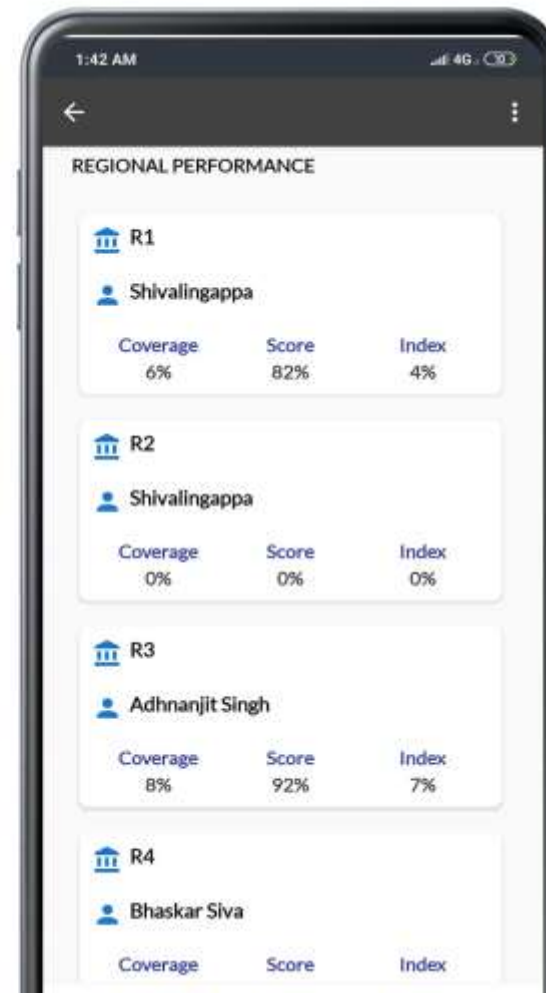

Admin Activity

Daily Activity

DASHBOARD

ASSET MANAGEMENT

Admin Activity

Tag Asset with QR Code

Map Asset Details

Assign to site

Daily Activity

ASSET TRACKING

01 Map existing sites with category

02 Define feedback taking frequency for each category. Like a)-monthly, B)-Once in two months, c)-Quarterly

03 Create Login

04 Site auto schedule for feedback