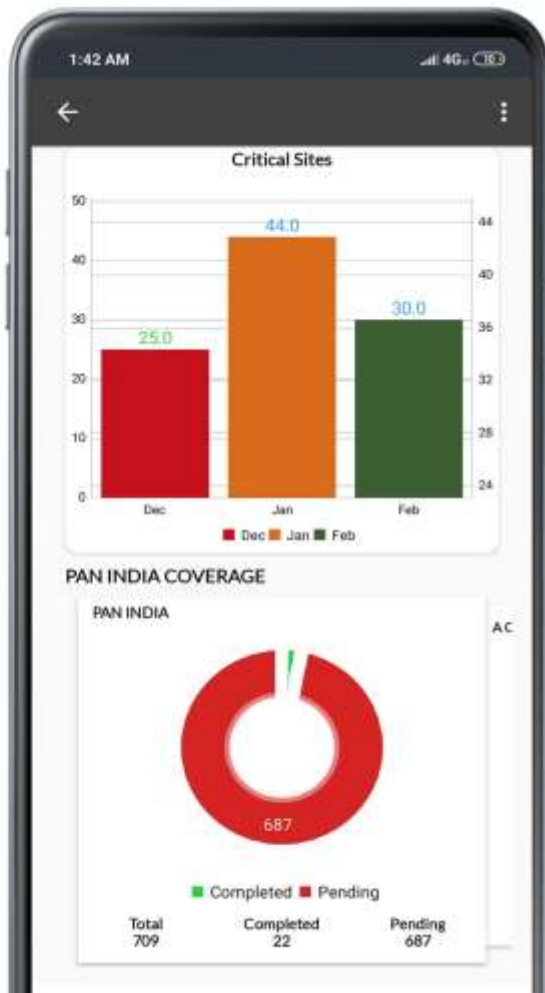

Admin Activity

Daily Activity

DASHBOARD

ASSET MANAGEMENT

Admin Activity

Tag Asset with QR Code

Map Asset Details

Assign to site

Daily Activity

ASSET TRACKING

01 Map existing sites with category

02 Define feedback taking frequency for each category. Like a)-monthly, B)-Once in two months, c)-Quarterly

03 Create Login

04 Site auto schedule for feedback