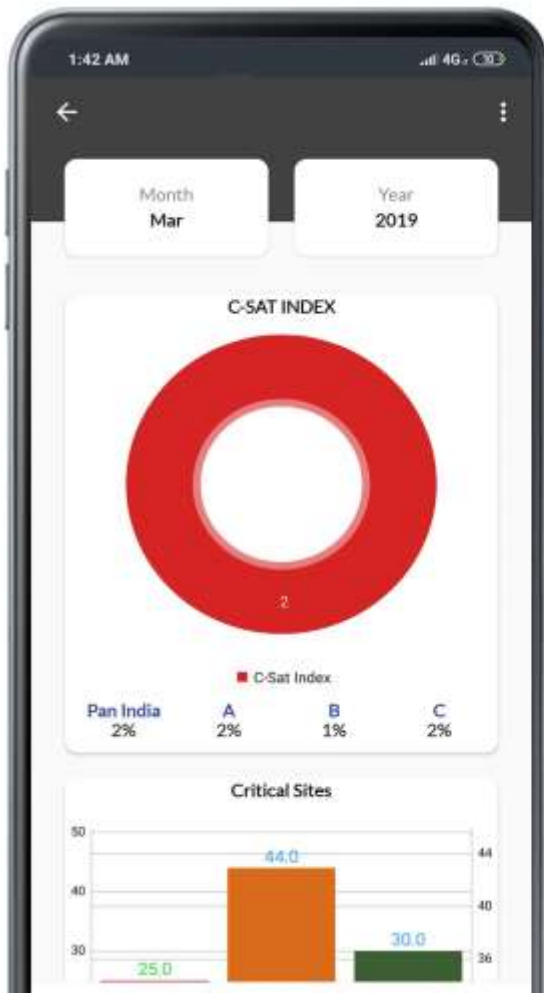

Admin Activity

Daily Activity

DASHBOARD

ASSET MANAGEMENT

Admin Activity

Tag Asset with QR Code

Map Asset Details

Assign to site

Daily Activity

ASSET TRACKING

01 Map existing sites with category

02 Define feedback taking frequency for each category. Like a)-monthly, B)-Once in two months, c)-Quarterly

03 Create Login

04 Site auto schedule for feedback