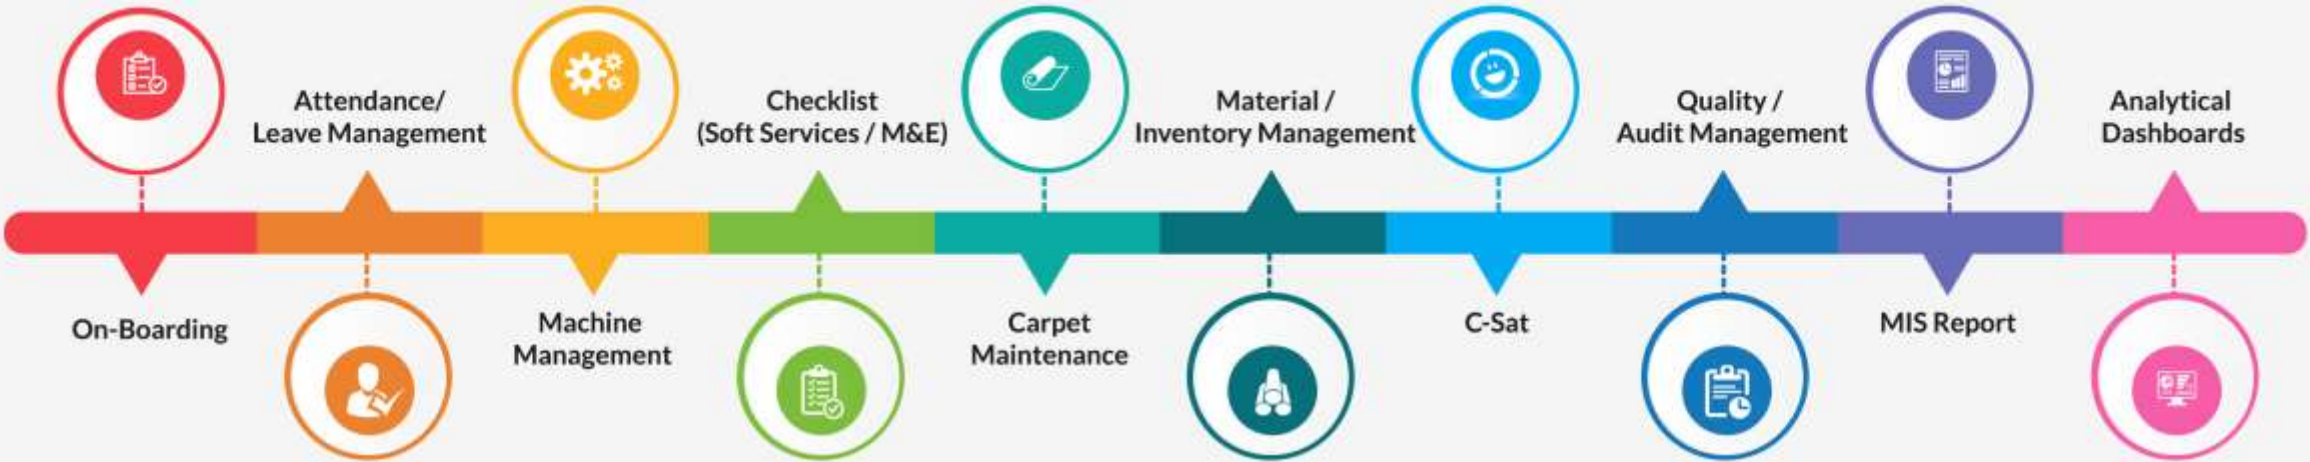

24/7 Facility Services Digitization Initiatives
Partnering With **Keabis**

OPPORTUNITY - CAN WE??

MAJOR MODULES

3M(MAN+MACHINE+MATERIAL) OPERATIONS

Solution to complete automation for FM sector

E-CHECKLIST - PROCESS FLOW

Admin Activity

Daily Activity

DASHBOARD

ASSET MANAGEMENT

Admin Activity

Tag Asset with QR Code

Map Asset Details

Assign to site

Daily Activity

ASSET TRACKING

01 Map existing sites with category

02 Define feedback taking frequency for each category. Like a)-monthly, B)-Once in two months, c)-Quarterly

03 Create Login

04 Site auto schedule for feedback

ATTENDANCE MANAGEMENT - PROCESS FLOW

PPM (PLANNED PREVENTIVE MAINTENANCE)

MATERIAL MANAGEMENT

Application - Process Flow

Application - Process Flow

Q&A