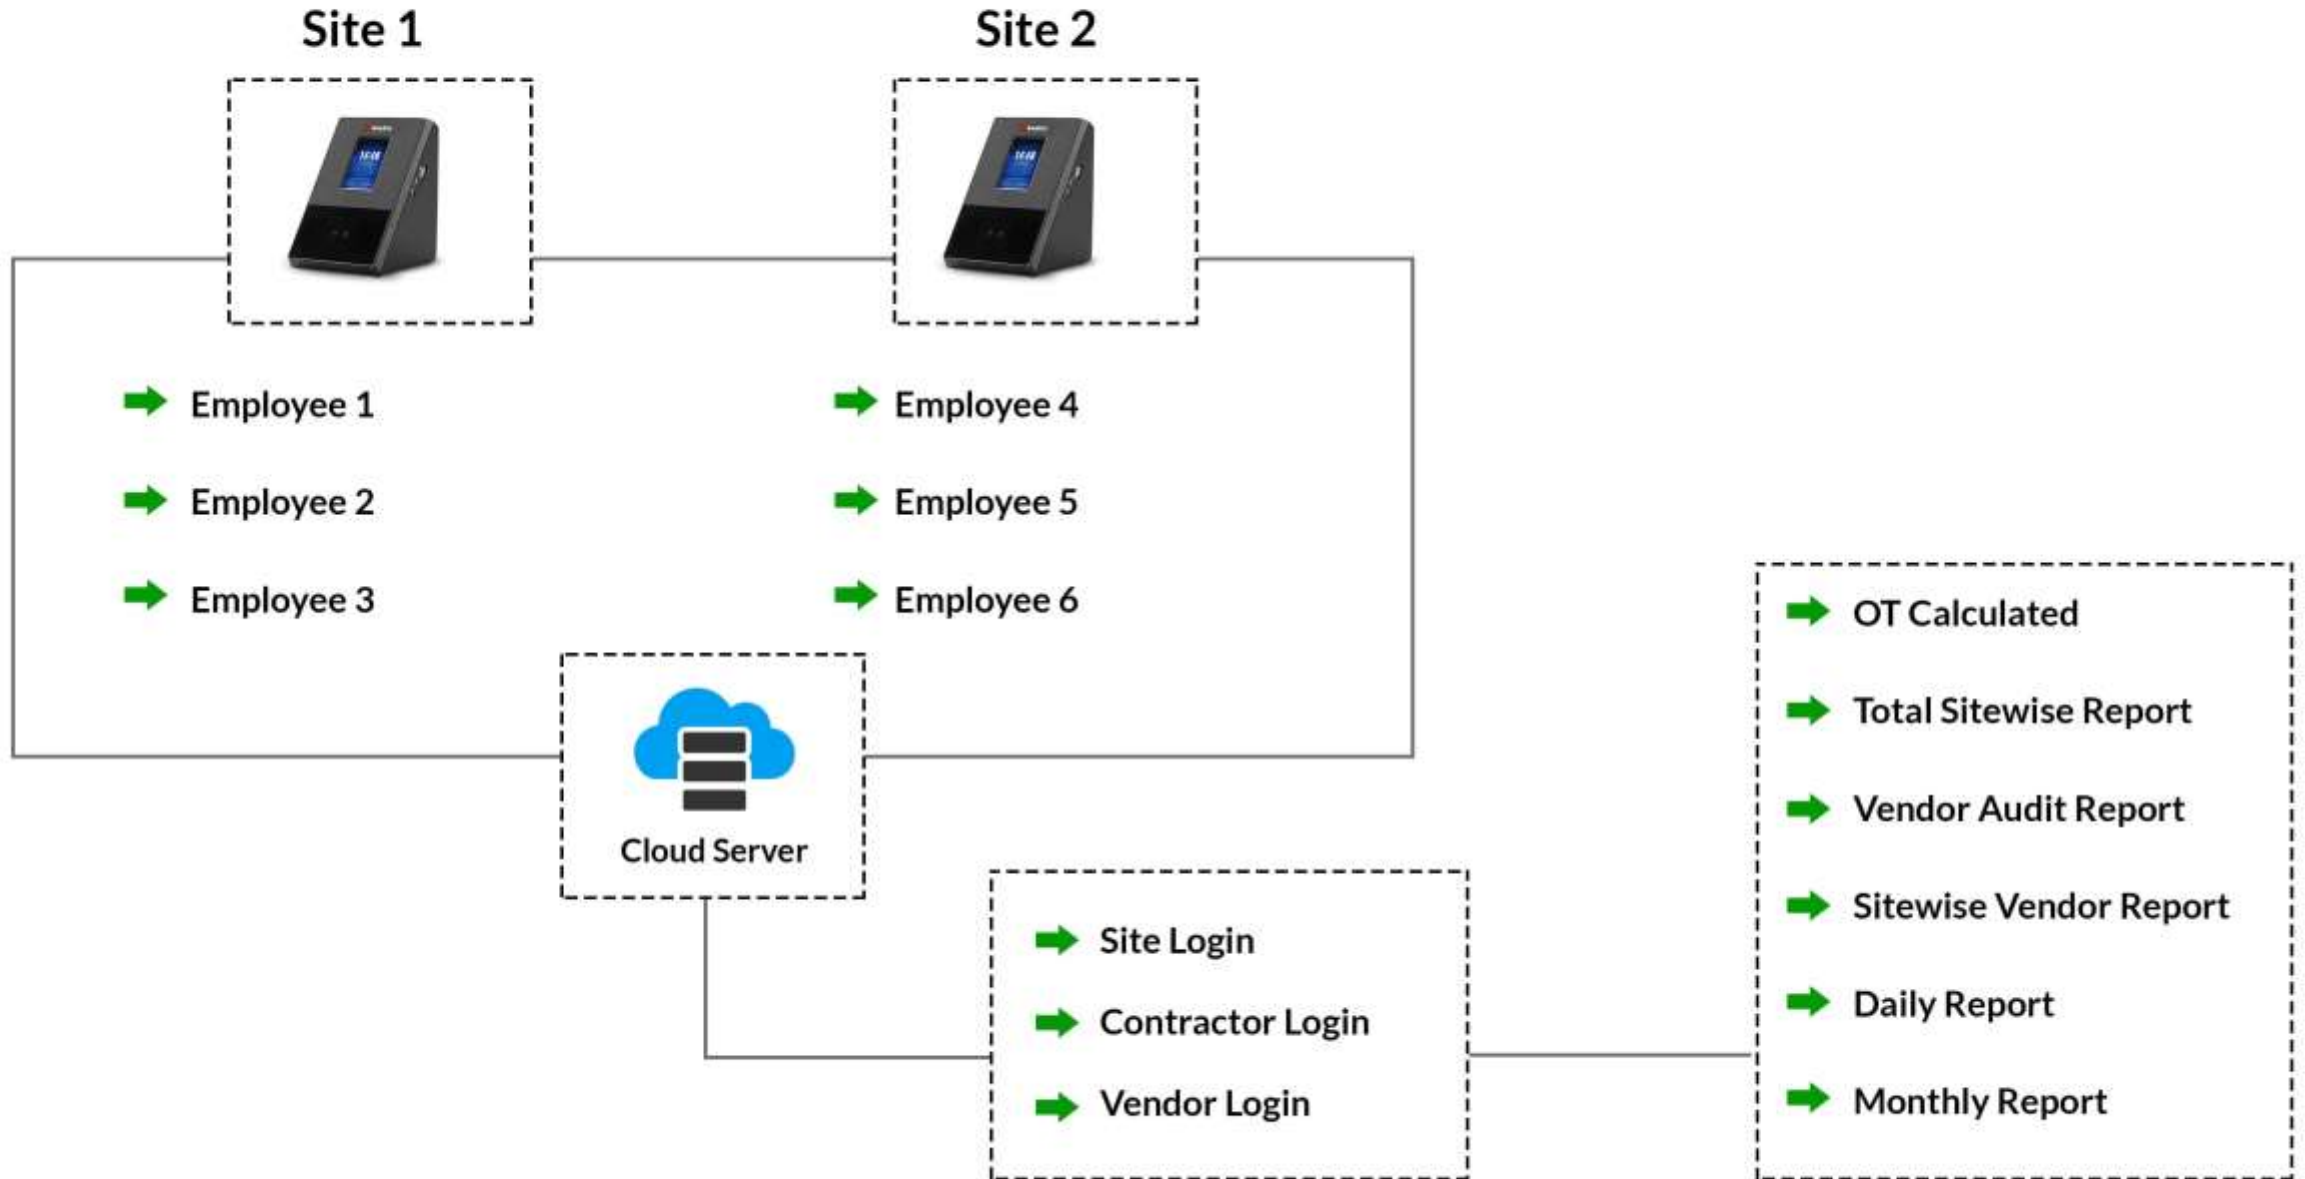

Admin Activity

Daily Activity

DASHBOARD

ASSET MANAGEMENT

Admin Activity

Tag Asset with QR Code

Map Asset Details

Assign to site

Daily Activity

ASSET TRACKING

01 Map existing sites with category

02 Define feedback taking frequency for each category. Like a)-monthly, B)-Once in two months, c)-Quarterly

03 Create Login

04 Site auto schedule for feedback

ATTENDANCE MANAGEMENT - PROCESS FLOW

PPM (PLANNED PREVENTIVE MAINTENANCE)

MATERIAL MANAGEMENT

Application - Process Flow

Application - Process Flow

Q&A